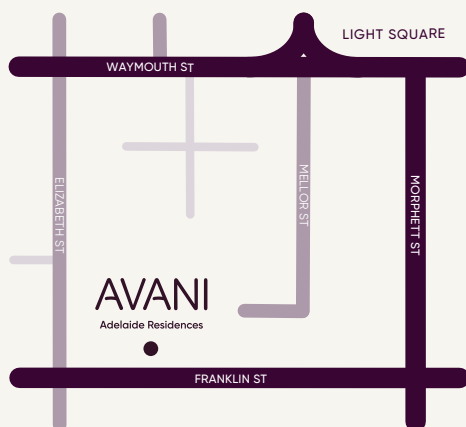

Apartment Features	Yes	No	Comments
Air conditioning	•		Self-controlled system.
Ceiling fan		•	
AM/FM radio alarm clock	•		
Washing machine	•		
Clothes dryer	•		
DVD in main living area		•	
Hairdryer and exclusive toiletries	•		
Iron and ironing board	•		
Safety deposit box	•		
Keycard room access	•		
TV in bedroom		•	
TV in living area	•		
Cable Foxtel channels	•		Selected channels.
Direct dial phones	•		
Microwave	•		
Dishwasher	•		
Cooktop	•		
Oven	•		
Full-sized refrigerator	•		
Modem and facsimile lines in rooms		•	
Voicemail messaging service	•		
Private balcony	•		
Power converters for international guests	•		Available at reception. Subject to availability.
Sound system with CD player		•	
Tea and coffee making facilities	•		

Avani Adelaide Residences
176 Franklin Street, Adelaide 5000
South Australia, Australia

T: 1300 167 655

E: foadelaide@avanihotels.com.au

AVANIHOTELS.COM