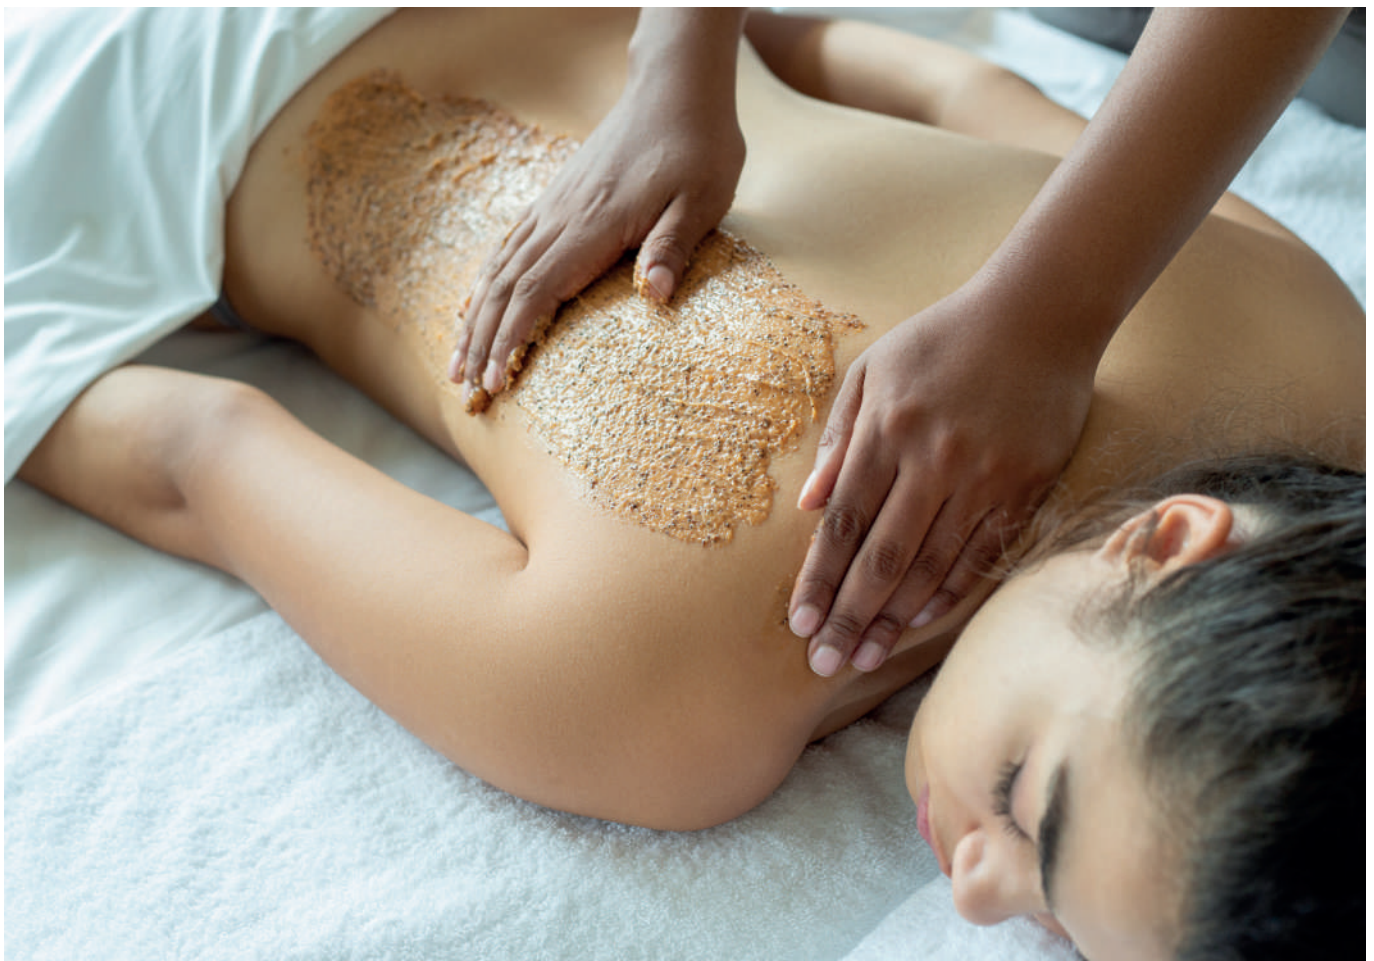

BODY SCRUB

BOOST-REFRESH SMOOTHIE

60 Minutes

MZN 3,375

BALANCE-FRESH FACTOR

60 Minutes

MZN 3,375

CALM-FEELING SMOOTH

60 Minutes

MZN 3,375

PURITY-RADIANT REFLECTION

60 Minutes

MZN 3,375