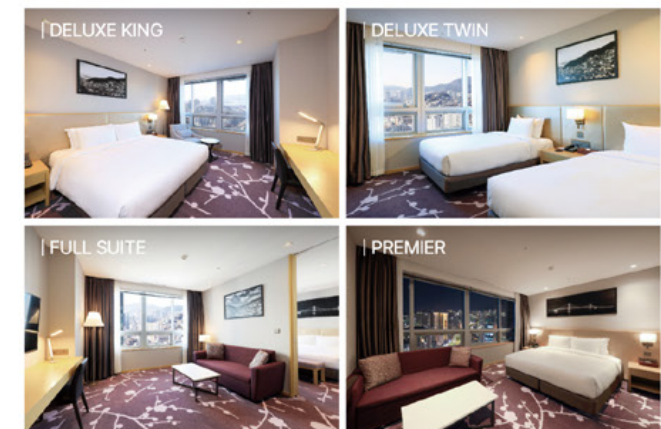

AVANI

ROOM

Experience the perfect relaxation for both leisure and business stays in our premium rooms featuring panoramic city views.

ROOM TYPE		QUANTITY	PAX
DELUXE	KING	97	2PAX
	TWIN	73	
	FAMILY	8	3PAX
	TRIPLE	24	
	DOUBLE KING	4	4PAX
PREMIER	KING	34	2PAX
JUNIOR SUITE	KING	36	2PAX
FULL SUITE	KING	13	2PAX
TOTAL		289	

ROOM AMENITIES

High-floor rooms with Busan city views, All non-smoking rooms, Sofa Bed, King or Twin Bed, Free Wi-Fi, Personal safe, Free bottled water, Coffee, TV Single-use Tea, Refrigerator, Air conditioner, Shower Facilities, Towels, LED Lighting Mirror, Bathroom Supplies, Hair dryer, Bathrobe

BANQUET

We offer sophisticated, modern venues and exceptional, service to ensure the success of your business meetings.

ABOUT
AVANI

		3F	4F		5F	36F	37F
		THE GARDEN	BRIDGE 1	BRIDGE 2	AVANI HALL	THE SKY HALL	THE SKY ROOM
ROOM SIZE(sqm ²)		243.71 / 73.7	272.87 / 82.5	85.44 / 25.8	457 / 138.25	460.68 / 139.4	79.33 / 24
SEAT LAYOUT (MIN / MAX)	THEATER	90 / 120	80 / 150	36 / 50	120 / 220	50 / 100	50 / 80
	BANQUET	48 / 64	64 / 88	16 / 24	96 / 152	36 / 54	32 / 40
	U-SHAPE	20 / 42	24 / 42	12 / 24	18 / 33	30	12 / 21
	CLASSROOM	60 / 90	42 / 90	20 / 30	84 / 138	45 / 69	28 / 42
MICROPHONE		4	3	2	5	2	2