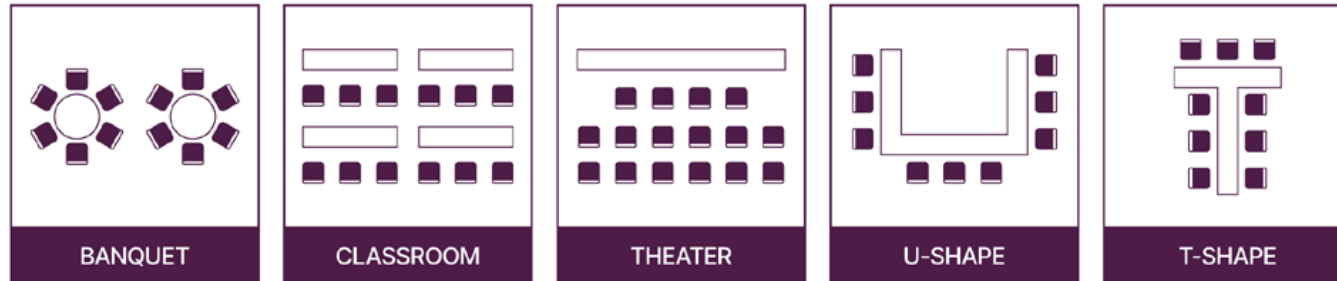

· Banquet Inquiry | 051.791.5960 (5953 / 5956)
· Wedding Inquiry | 051.791.5858 (~5860)

FACILITIES

A stylish restaurant, a state of the art fitness center, and rejuvenating spa therapy complete your extraordinary day.

* Hotel facilities are subject to change without prior notice.