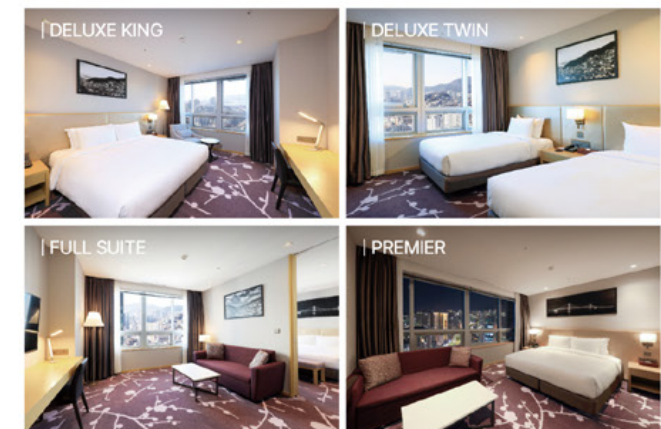

AVANI

ROOM

Experience the perfect relaxation for both leisure and business stays in our premium rooms featuring panoramic city views.

ROOM TYPE	QUANTITY	PAX	
DELUXE	KING	97	2PAX
	TWIN	73	
	FAMILY	8	3PAX
	TRIPLE	24	
	DOUBLE KING	4	4PAX
PREMIER	KING	34	2PAX
JUNIOR SUITE	KING	36	2PAX
FULL SUITE	KING	13	2PAX
TOTAL		289	

ROOM AMENITIES

High-floor rooms with Busan city views, All non-smoking rooms, Sofa Bed, King or Twin Bed, Free Wi-Fi, Personal safe, Free bottled water, Coffee, TV Single-use Tea, Refrigerator, Air conditioner, Shower Facilities, Towels, LED Lighting Mirror, Bathroom Supplies, Hair dryer, Bathrobe

BANQUET

We offer sophisticated, modern venues and exceptional, service to ensure the success of your business meetings.

ABOUT
AVANI

		3F	4F		5F	36F	37F
		THE GARDEN	BRIDGE 1	BRIDGE 2	AVANI HALL	THE SKY HALL	THE SKY ROOM
ROOM SIZE(sqm ²)		581.81 / 176	272.87 / 82.5	85.44 / 25.8	457 / 138.25	460.68 / 139.4	79.33 / 24
SEAT LAYOUT (MIN / MAX)	THEATER	90 / 120	80 / 150	36 / 50	120 / 220	50 / 100	50 / 80
	BANQUET	48 / 64	64 / 88	16 / 24	96 / 152	36 / 54	32 / 40
	U-SHAPE	20 / 42	24 / 42	12 / 24	18 / 33	30	12 / 21
	CLASSROOM	60 / 90	42 / 90	20 / 30	84 / 138	45 / 69	28 / 42
MICROPHONE		4	3	2	5	2	2