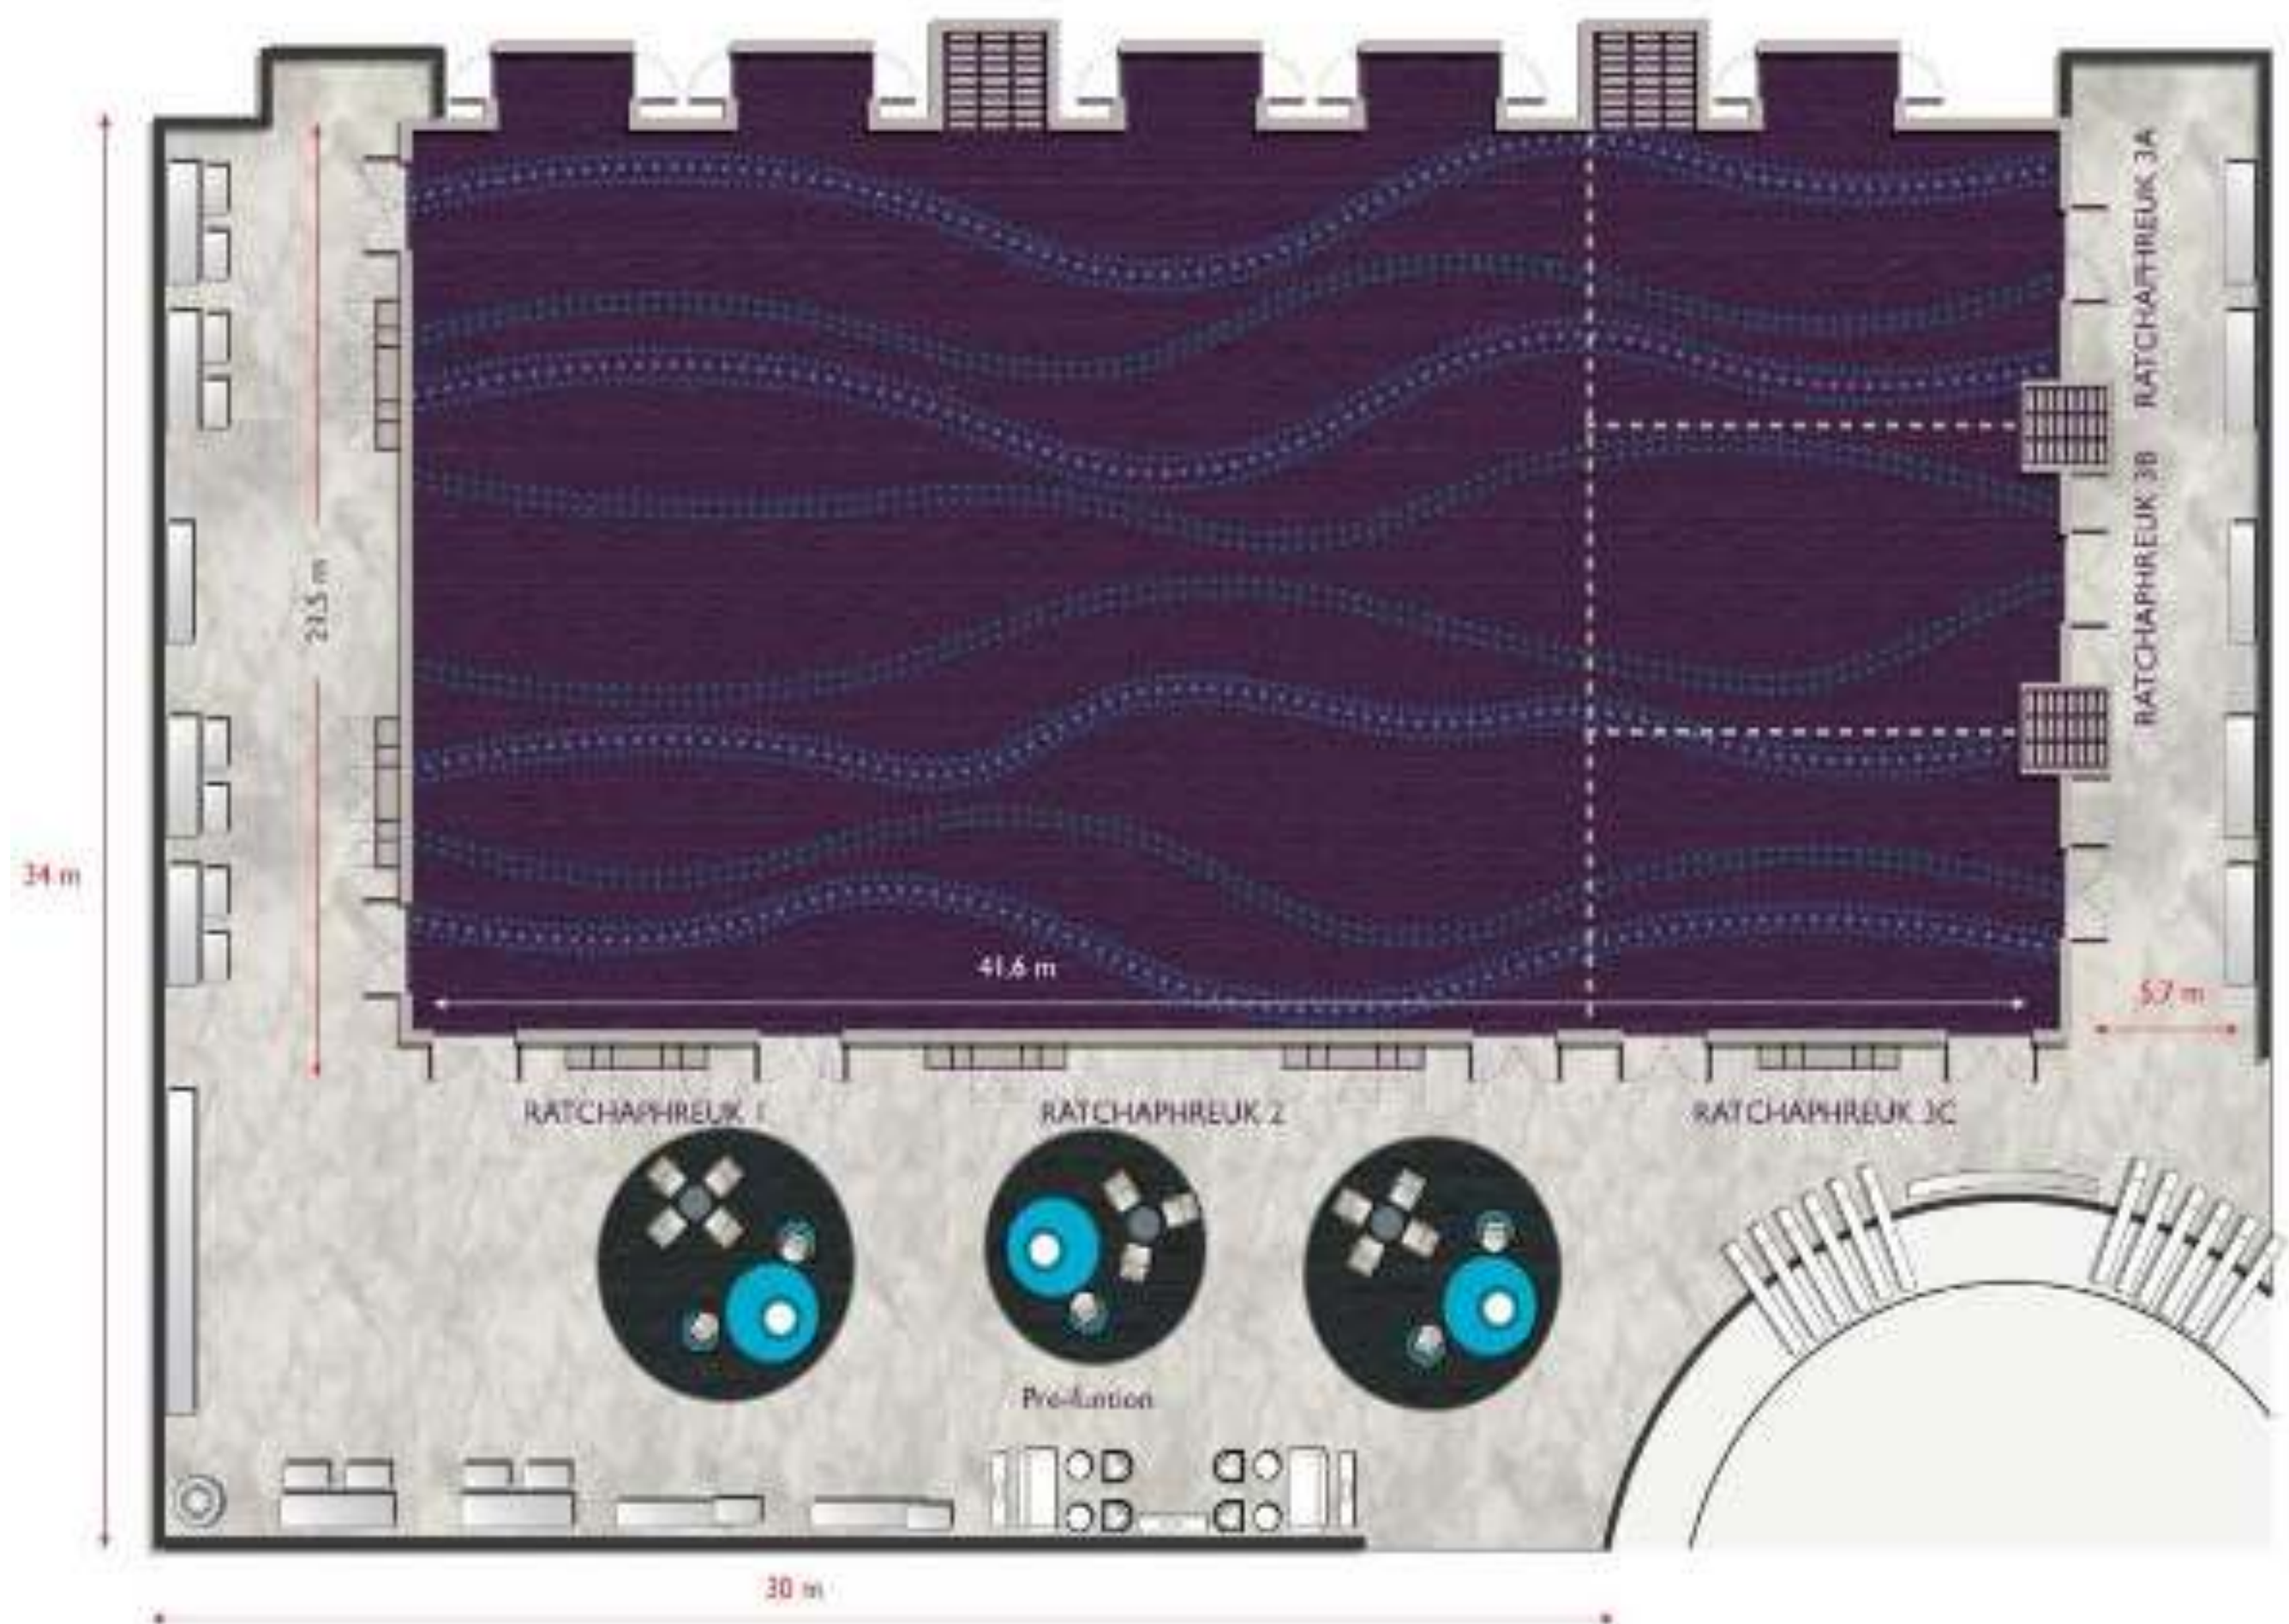

Ratchaphruek Grand Ballroom

Area 900 Sq.m.

- Sangeet Dinner
- Reception Dinner
- After Party
- Mandap Ceremony
- Pooja Ceremony

AVANI+

Hua Hin

Grand Ballroom

Grand Ballroom – Sangeet Dinner

AVANI+
Hua Hin