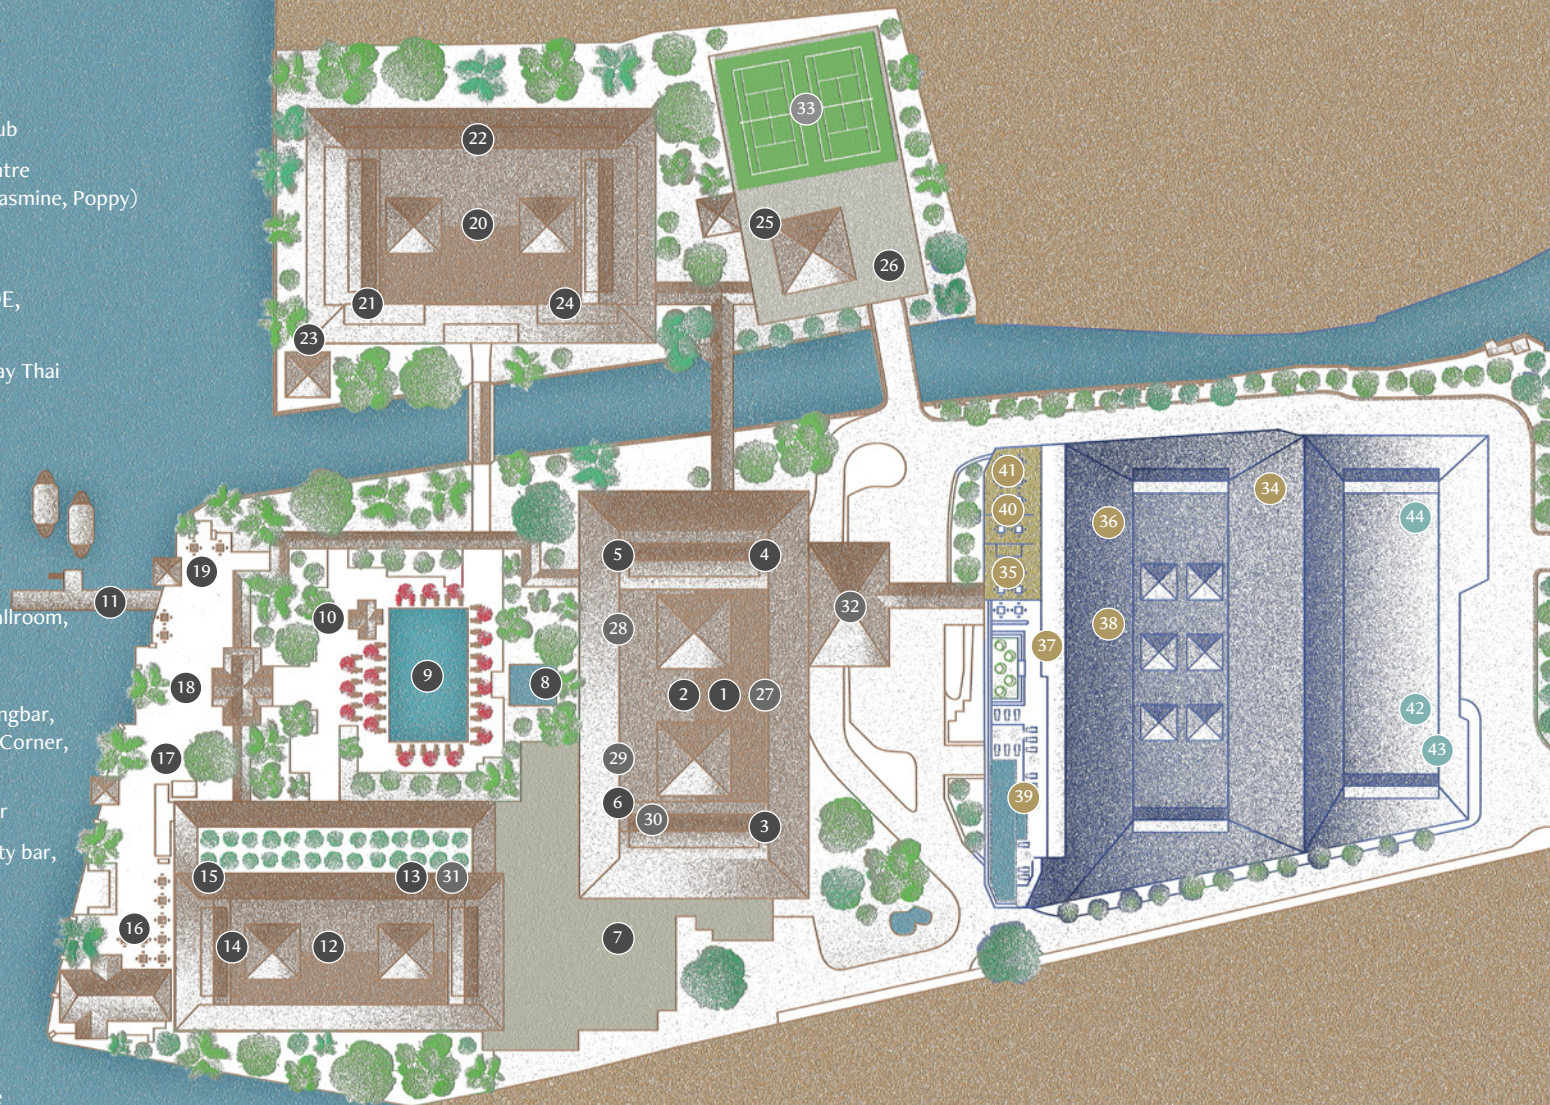

Resort map

ANANTARA RIVERSIDE, GROUND FLOOR

- 1 Lower lobby
- 2 Main wing
331 - 362, 431 - 462, 531 - 562,
631 - 662, 731 - 762
- 3 Chaophraya Ballroom
- 4 Thonburi room
- 5 Charoennakorn room
- 6 Mocha & Muffins
- 7 Garden room
- 8 Jacuzzi
- 9 Pool
- 10 Loy Nam bar
- 11 Shuttle boat pier
- 12 North wing
301 - 330, 401 - 430, 501 - 530
- 13 Brio
- 14 Spice Spoons
- 15 The Market
- 16 Riverside Terrace
- 17 Longtail River Bar & Lounge
- 18 Grand Sala
- 19 Manohra Cruises
- 20 South wing
263 - 294, 363 - 394, 463 - 494
563 - 594, 663 - 694, 763 - 794
- 21 Trader Vic's
- 22 Fitness centre
- 23 Dining by Design
- 24 Anantara Wellness
- 25 Anantara Spa
- 26 Car park

ANANTARA RIVERSIDE, LOBBY FLOOR

- 27 Lobby
- 28 Kasara lounge
- 29 Elephant bar
- 30 Chang Noi Kids Club
- 31 Lotus Meeting Centre
(Lotus, Bamboo, Jasmine, Poppy)
- 32 Connecting bridge

ANANTARA RIVERSIDE, ROOFTOP

- 33 Tennis courts, Muay Thai

AVANI+ RIVERSIDE BANGKOK

- 34 Car park
- 35 The Pantry,
Ground floor
- 36 Grand Riverside Ballroom,
Meeting rooms,
10th floor
- 37 Lobby, Skyline, Longbar,
Sugar Babies, The Corner,
11th floor
- 38 AvaniFit, 25th floor
- 39 Infinity pool, Infinity bar,
26th floor
- 40 SEEN, 26th floor
- 41 SIN, 27th floor

RIVERSIDE PLAZA, 3rd FLOOR

- 42 Benihana Riverside
- 43 Spice & Barley
- 44 Lost & Found

Chao Phraya River