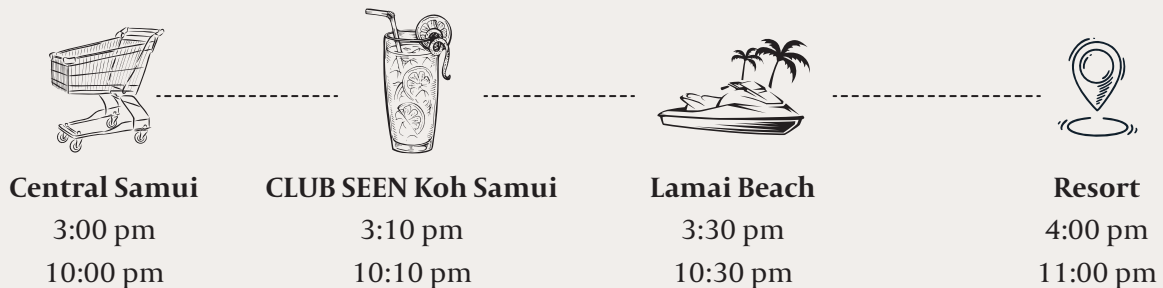

AVANI+

Samui

Shuttle Bus Schedule

Reservations required at least 2 hours in advance.

Please contact a Guest Service Agent or dial 0 from your in-room phone to book your seat.

Location	Pick-up/Drop-off Point:
Resort	Lobby
Lamai Beach	7-11 near Had Lamai Intersection
Central Samui	Central Samui's shuttle bus stop
Chaweng Beach	Shuttle bus stop at CLUB SEEN Koh Samui <i>Please note that guests under 18 years are not permitted at Avani Chaweng or CLUB SEEN Koh Samui.</i>

From Resort To Beaches:

From Beaches To Resort:

Notes:

- Reservations must be made at least two hours before departure time.
- Schedule may change during holiday periods. Guests will be notified in advance.
- The shuttle operates on a fixed route and cannot accommodate detours.
- Shuttle services are complimentary and exclusively available to guests staying at the resort.
- To ensure seating availability, suitcases and oversized bags are not allowed on the shuttle.