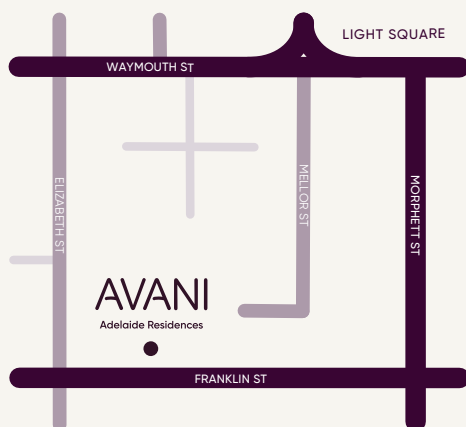

Apartment Features	Yes	No	Comments
Air conditioning	•		Self-controlled system.
Ceiling fan		•	
AM/FM radio alarm clock	•		
Washing machine	•		
Clothes dryer	•		
DVD in main living area		•	
Hairdryer and exclusive toiletries	•		
Iron and ironing board	•		
Safety deposit box	•		
Keycard room access	•		
TV in bedroom		•	
TV in living area	•		
Cable Foxtel channels	•		Selected channels.
Direct dial phones	•		
Microwave	•		
Dishwasher	•		
Cooktop	•		
Oven	•		
Full-sized refrigerator	•		
Modem and facsimile lines in rooms		•	
Voicemail messaging service	•		
Private balcony	•		
Power converters for international guests	•		Available at reception. Subject to availability.
Sound system with CD player		•	
Tea and coffee making facilities	•		

Avani Adelaide Residences

176 Franklin Street, Adelaide 5000
South Australia, Australia

T: 1300 167 655

E: foadelaide@avanihotels.com.au

AVANIHOTELS.COM