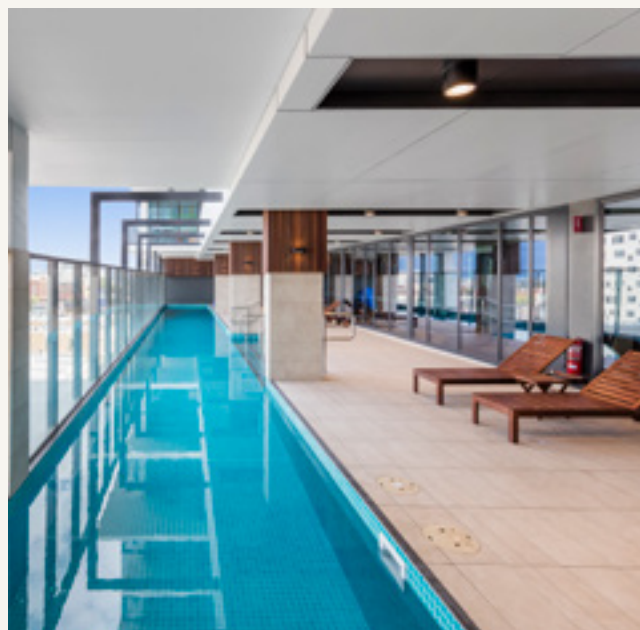

## Welcome to Avani Adelaide Residences

Oozing urban appeal in a vibrant pocket of Adelaide, this sleek property gives you contemporary good looks and spacious functionality.

Light-filled rooms and airy rooftop zones let you make the most of Australia's sunny climate, while

inside you've got stylishly and sensibly designed spaces that allow you to relax or work as you please.

Get out and explore the city, or stay in and enjoy barbecues on the rooftop and movie nights at the in-house cinema. Feel right at home in a one or two-bedroom suite, equipped with all of life's essentials.

# It's about balance

- 76 stylish suites
- Heated lap pool
- Steam room and sauna
- Gym
- Library
- Cinema
- Golf simulator
- Sky Park with outdoor barbecue area
- Communal dining room and kitchen
- Onsite Cafe and Restaurant