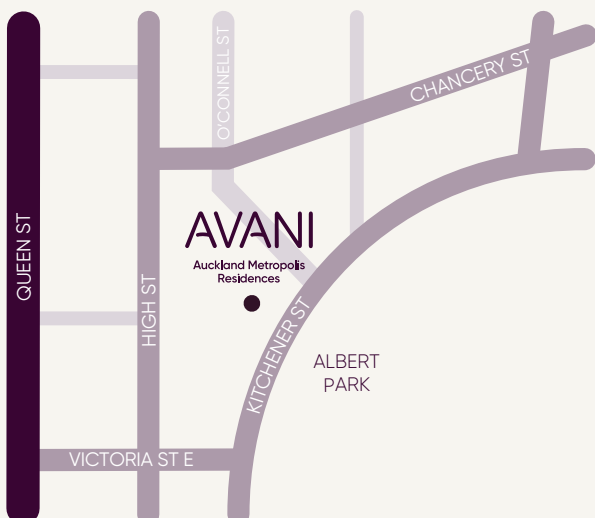

Apartment Features	Yes	No	Comments
Lounge and dining area	•		
Spa		•	
Apartments with 2+ bathrooms	•		
Private Balcony		•	Some suites do have private balconies.
Smoking allowed on balcony		•	
Outdoor furniture		•	
Air Conditioning	•		
Keycard room access	•		
In-room safe	•		
Cooktop	•		
Oven	•		
Sandwich press		•	
Refrigerator	•		
Dishwasher	•		
Microwave	•		
Mini bar		•	
Washing machine	•		
Clothes dryer	•		
Iron and ironing board	•		
Broadband access	•		Complimentary Wi-Fi.
Direct dial phones	•		
Voicemail message service		•	
Power converters for international guests	•		Available at reception.
DVD player		•	
Pay TV channels	•		
Pay-per-view movies		•	
AM/FM radio alarm clock	•		
Hairdryer	•		
Bluetooth enabled speaker	•		
Pool towels		•	

*Not all apartments have balconies

Avani Auckland Metropolis Residences
40 Kitchener Street, Auckland 1010
New Zealand

T: +64 9377 1000

E: metropolis@avanihotels.co.nz

AVANIHOTELS.COM